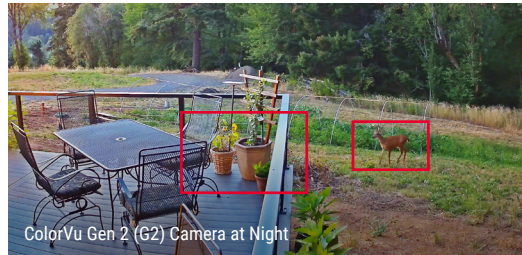

# ColorVu G2

**Illuminating Darkness with  
24/7 Vivid Full Color Imaging  
for Enhanced Safety and  
Reduced Risk**