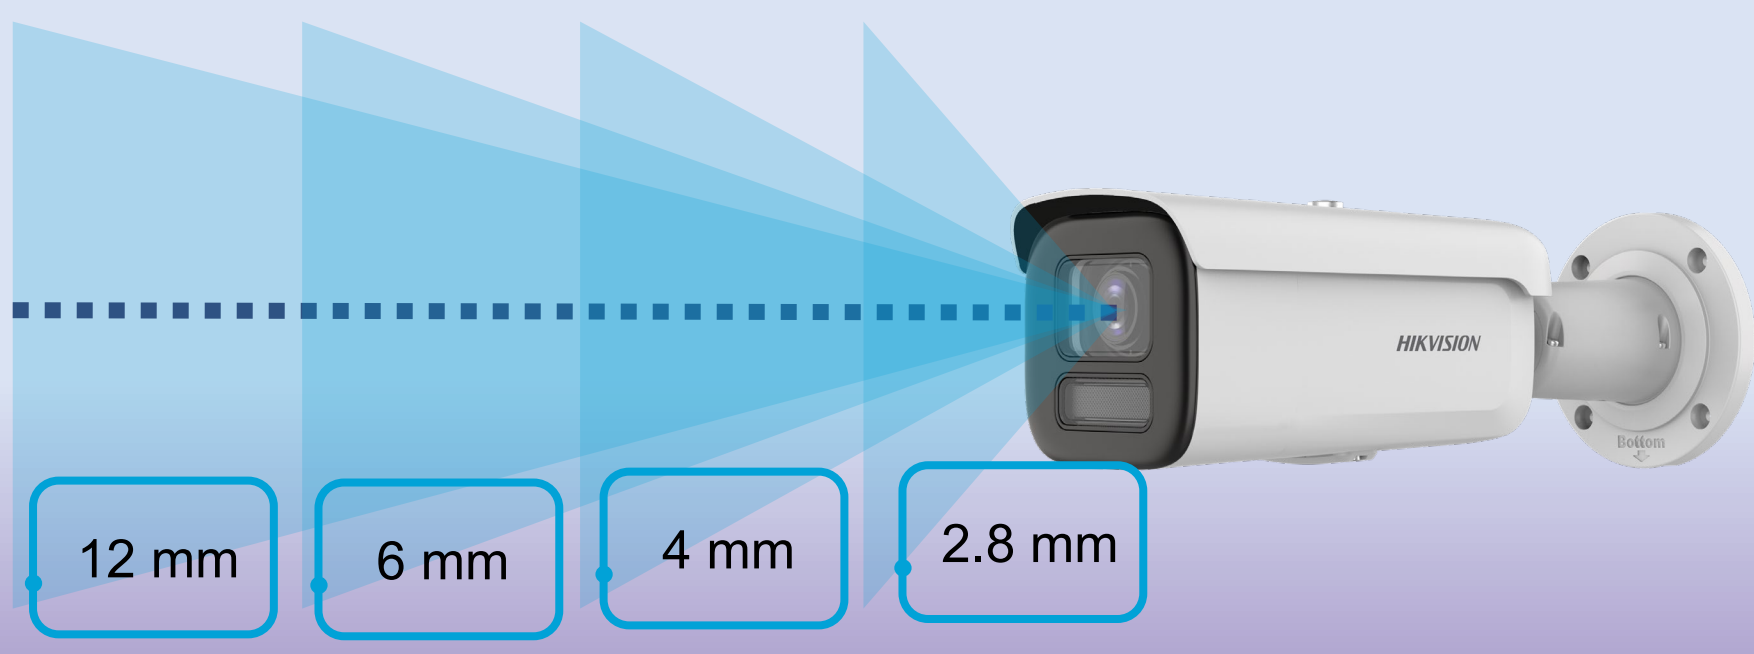

ColorVu + X

Varifocal Network Cameras with ColorVu

Zoomed-In Clarity with Vivid Color

Benefits of a Varifocal Lens

One Lens Can Adapt To Various Scenarios

ColorVu + Varifocal

With Hikvision's proprietary fixed F1.0 large aperture varifocal lens, brightness is unaffected while the lens zooms in or out.

Hikvision's Varifocal Lens with ColorVu

Conventional Varifocal Lens

Hikvision Varifocal Image Performance

Product Showcase

DS-2CD2647G2T-LZS
DS-2CD2687G2T-LZS

DS-2CD2747G2T-LZS
DS-2CD2787G2T-LZS

- 2.8 – 12 mm Motorized Lens
- F1.0 Fixed Aperture
- 0.0005 Lux
- 4 MP and 8 MP options
- 130 dB WDR
- AcuSense Technology for Human & Vehicle Classification
- IP67, IK10