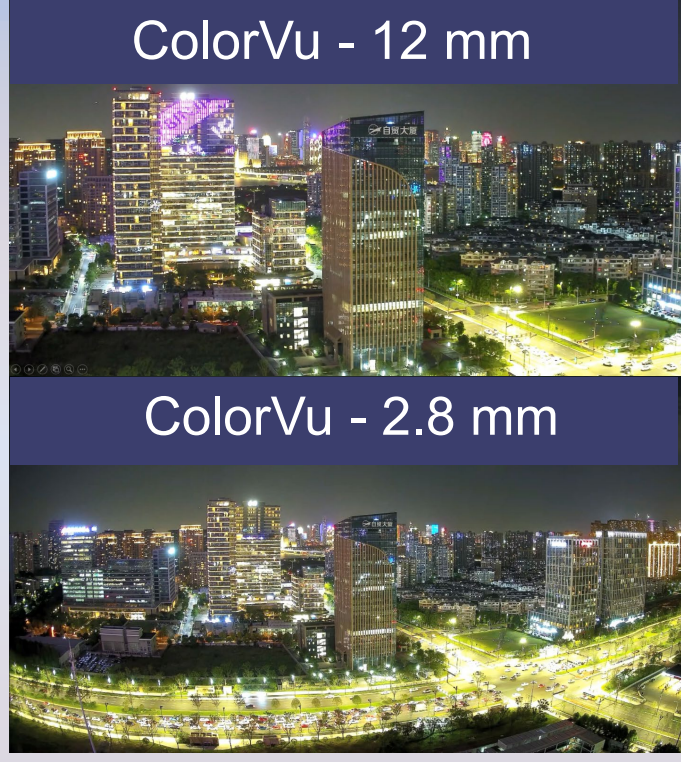

Conventional Varifocal Lens