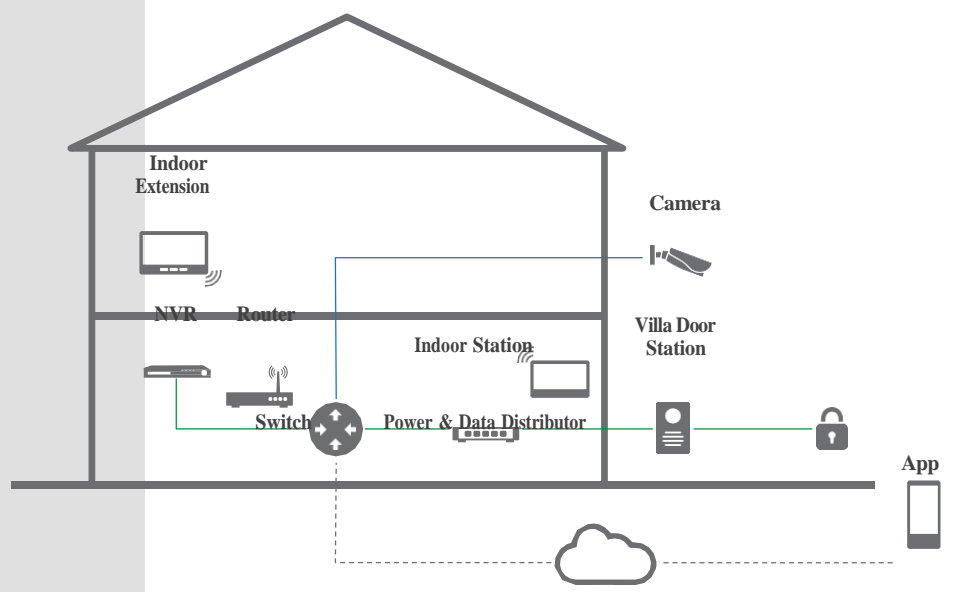

IP Intercom System Framework