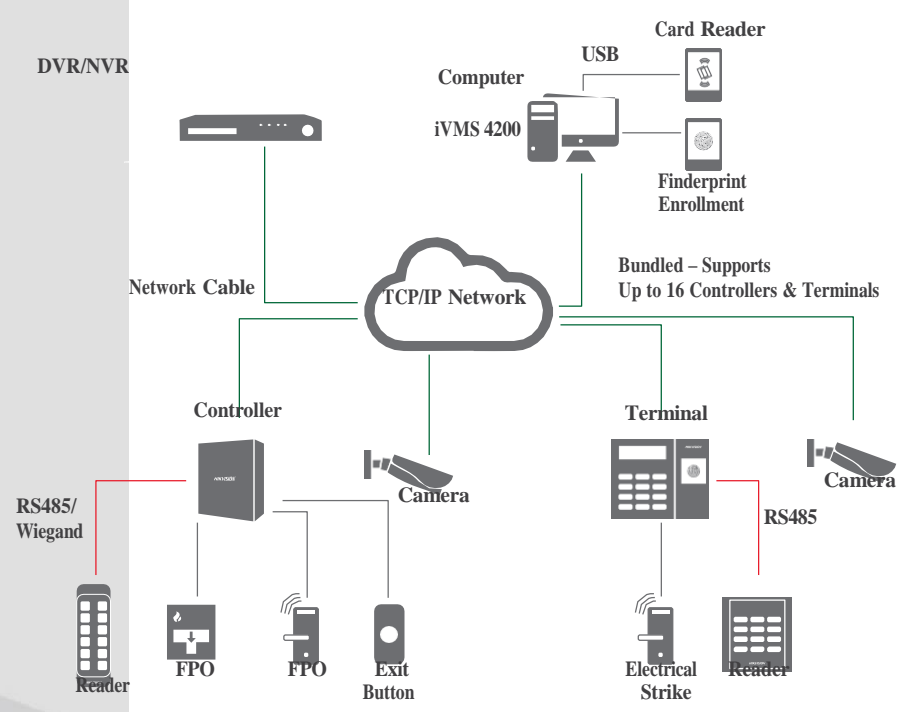

Access Control System Framework