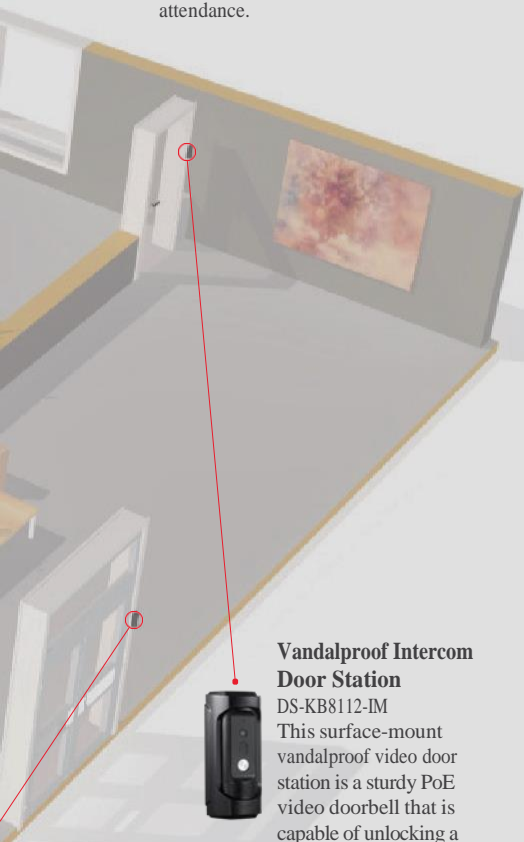

### IP Video Apartment Door Station

DS-KD3002-VM

The apartment door station allows calling up to 999 indoor stations over an IP network. A M1 card reader is built-in for the user to enter with matching credential.

**Mullion Card Reader with Optional Keypad**  
 DS-K1107MK  
 The mullion card reader is narrow enough to be mounted on many door frames.

**Time Attendance Terminal**  
 DS-K1T804MF  
 The DS-K1T804MF is a combination of access control door terminal and time attendance terminal. Used in conjunction with the iVMS-4200 client, it can contain both card and fingerprint credentials to unlock a door, as well as track an employee's attendance.