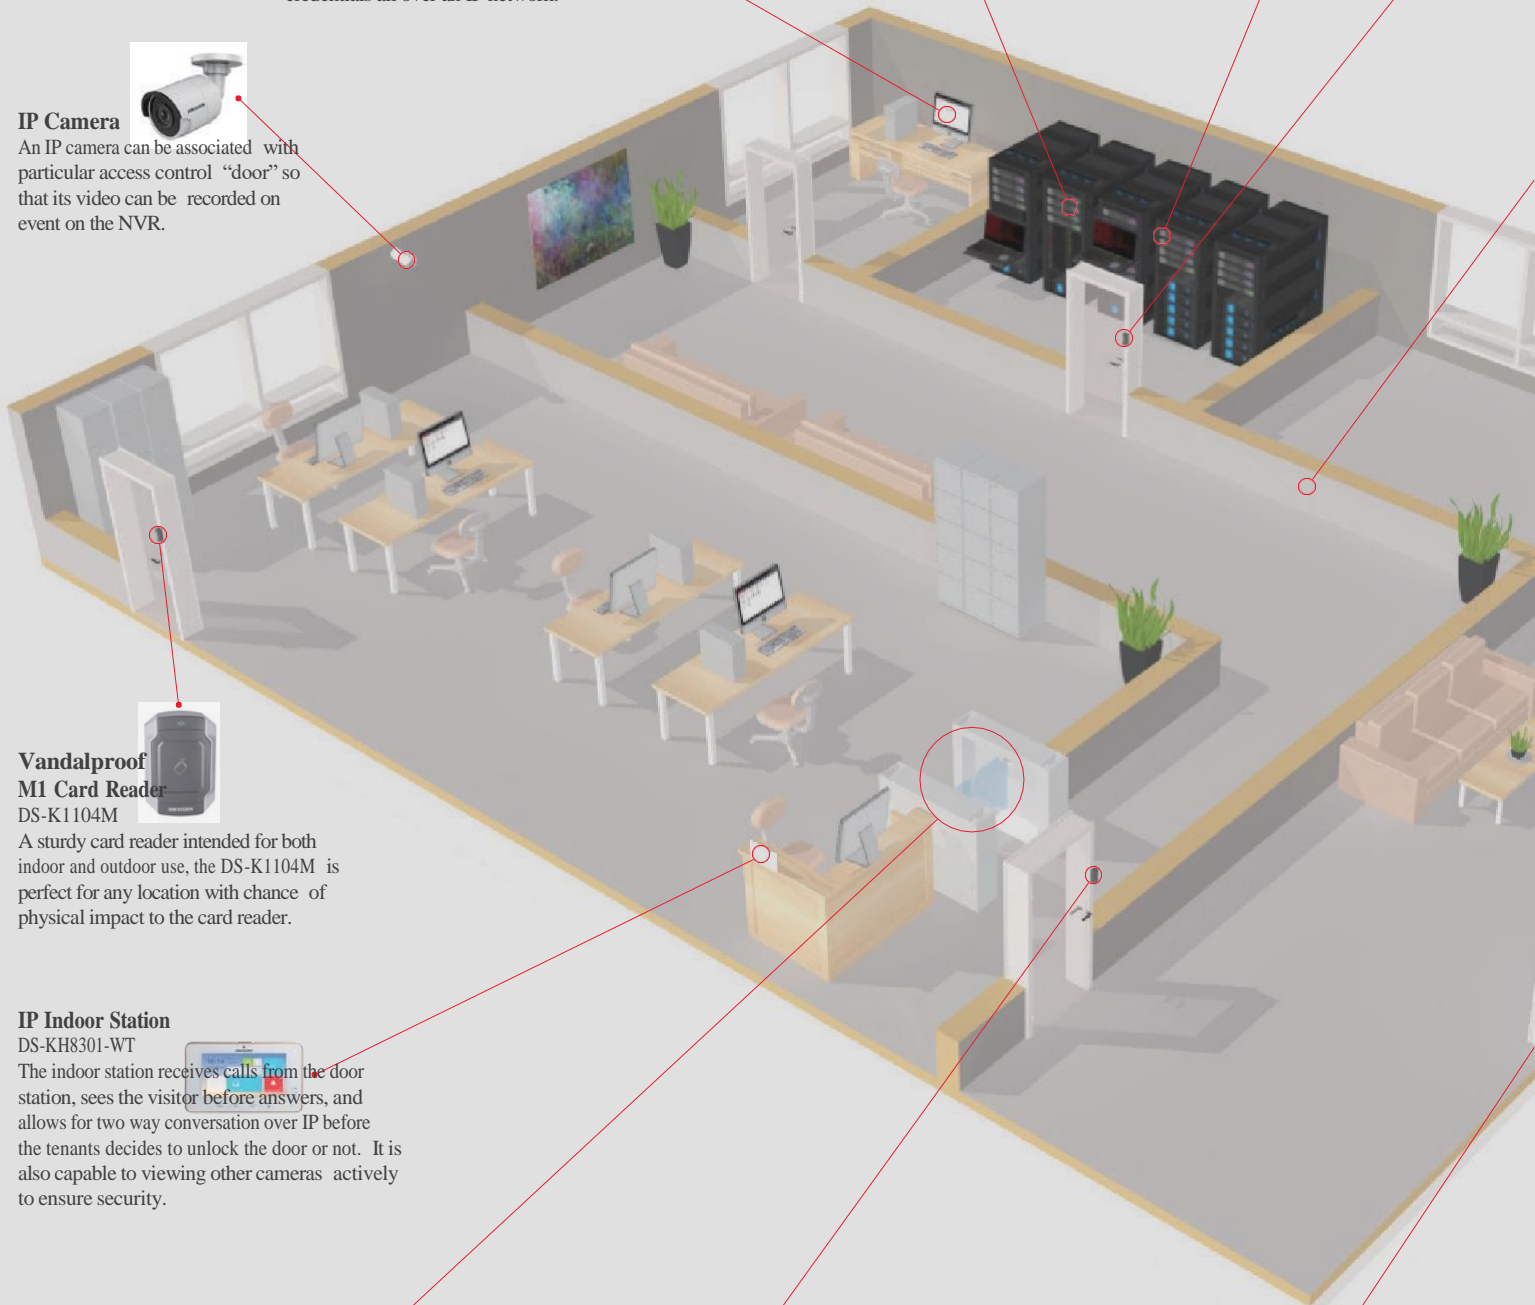

### Swing Barrier Turnstile

DS-K3B01

This turnstile acts as a door managed in the same way as the rest of the access control system. It can also be optionally equipped with a facial recognition terminal to provide even faster and more secure identity verification.

### IP Video Door Station

DS-KV8102-IM

This IP video door station comes with 1, 2, or 4 button varieties. It can call a respective number of tenants to the number of buttons, and is equipped with a M1 card reader for the tenant to open unlock the door.

### IP Video Apartment Door Station

DS-KD3002-VM

The apartment door station allows calling up to 999 indoor stations over an IP network. A M1 card reader is built-in for the user to enter with matching credential.