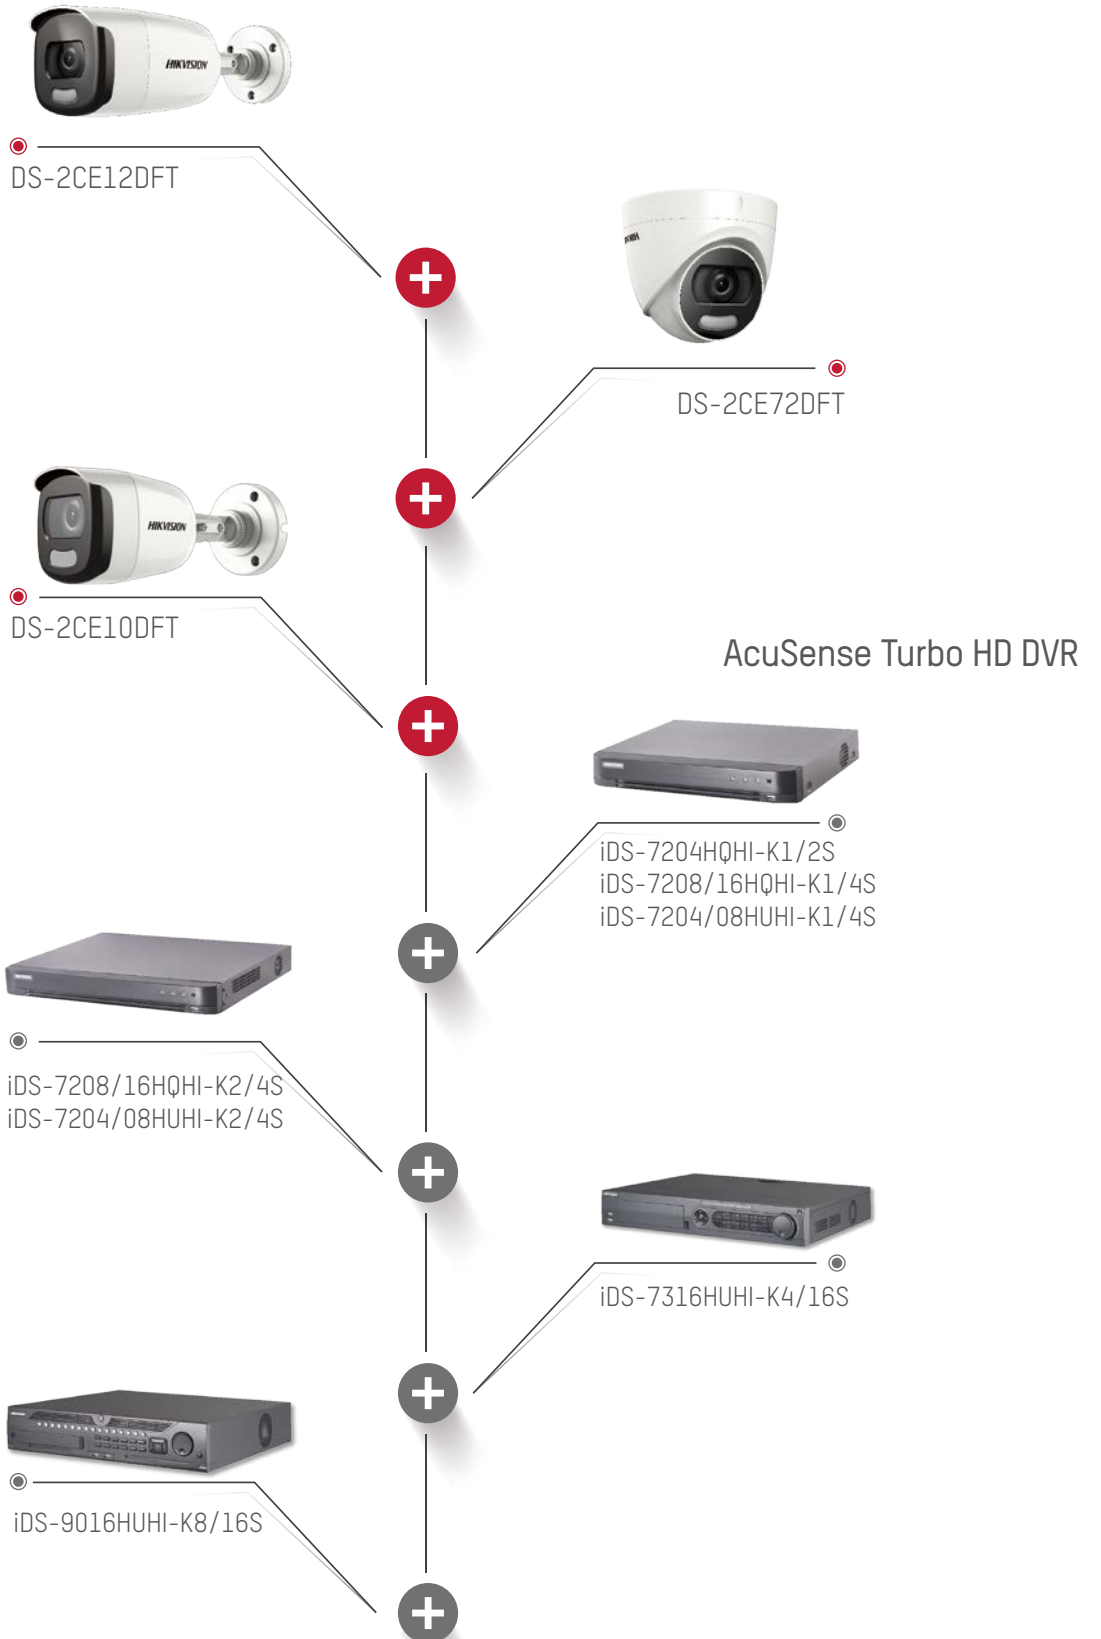

Turbo HD 5.0 PRODUCT SHOWCASE

ColorVu Turbo HD Camera