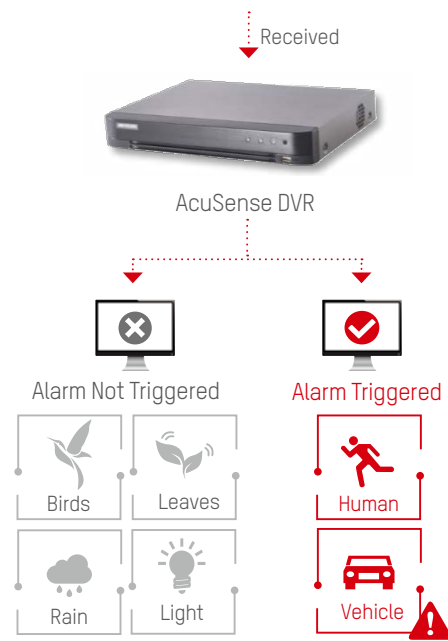

## False Alarm Reduction

Conventional Perimeter Protection

Perimeter Protection with Deep Learning

False alarms cannot be disregarded

False alarms are disregarded

## Quick Target Search

Infused with the latest deep-learning technology, AcuSense DVRs are able to extract human and vehicles from massive video data and store snapshots of the objects for efficient video footage search and retrieval.