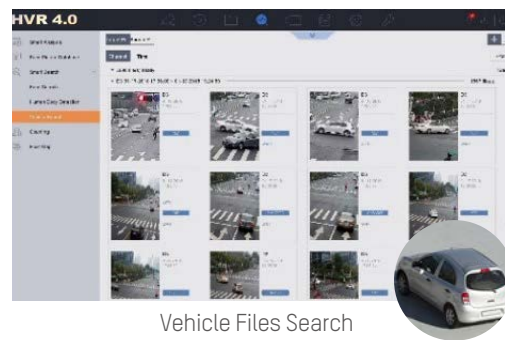

## Quick Target Search

Infused with the latest deep-learning technology, AcuSense DVRs are able to extract human and vehicles from massive video data and store snapshots of the objects for efficient video footage search and retrieval.