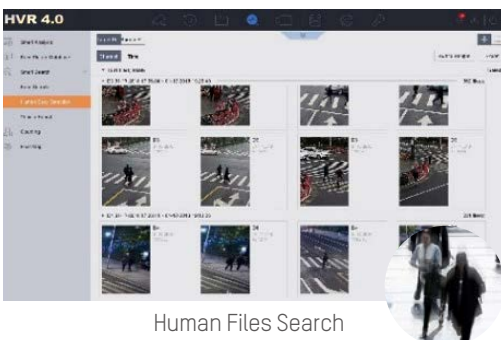

## Quick Target Search

Infused with the latest deep-learning technology, AcuSense DVRs are able to extract human and vehicles from massive video data and store snapshots of the objects for efficient video footage search and retrieval.